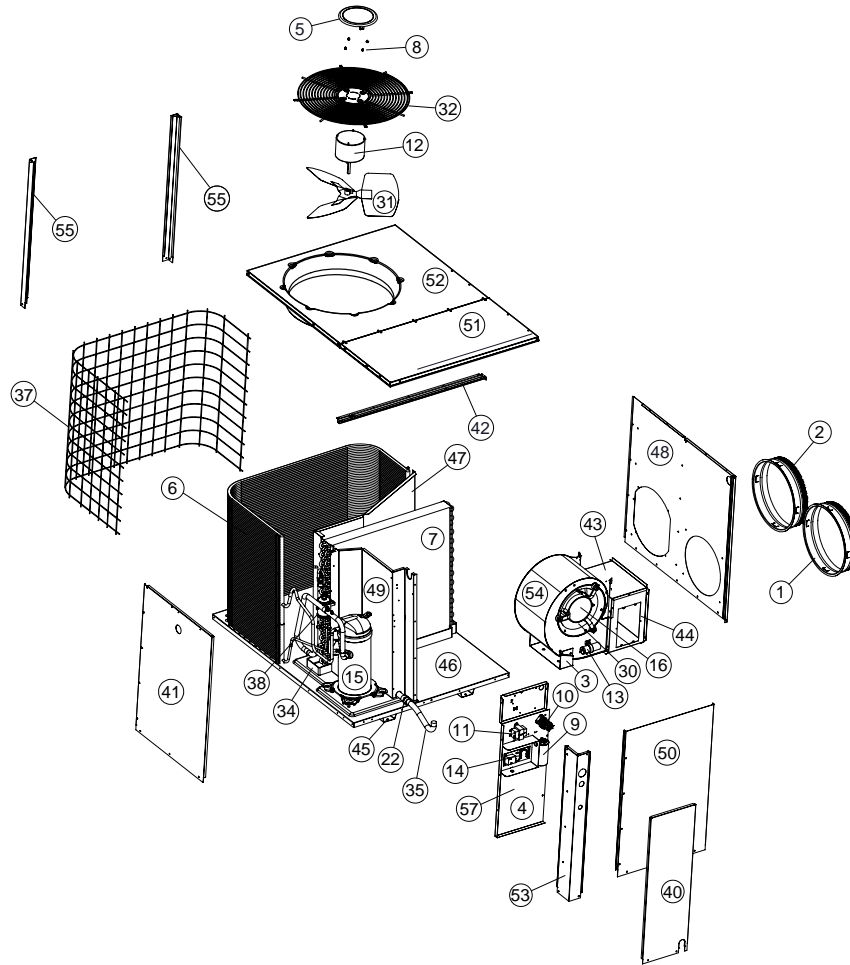

ITEM	DESCRIPTION	(G)P7RD-024K	(G)P7RD-030K	(G)P7RD-036K	(G)P7RD-042K	(G)P7RD-048K
		921439	921440	921441	921442	921443
40	COVER, CONTROL BOX	D02871R	D02871R	D02873R	D02873R	D02873R
41	COVER, COMPRESSOR	D02891R	D02891R	D02893R	D02893R	D02893R
42	DRAIN CHANNEL	D03290R	D03290R	D03290R	D03290R	D03290R
43	COVER, BLOWER BOX	D03340	D03340	D03340	D03340	D03340
44	BLOWER TRANSITION BOX	D03350	D03350	D03350	D03350	D03350
45	BASE RAIL	D03420	D03420	D03420	D03420	D03420
46	BOTTOM PAN	D03430R	D03430R	D03430R	D03430R	D03430R
47	DIVIDER PANEL ASSY	D03441R	D03441R	D03443R	D03443R	D03443R
48	REAR PANEL	D03461R	D03461R	D03465R	D03465R	D03465R
49	BLOWER DIVIDER ASSY.	D03486R	D03486R	D03483R	D03483R	D03483R
50	BLOWER PANEL ASSY	D03521R	D03521R	D03523R	D03523R	D03523R
51	TOP PAN ASSY, LEFT	D03570R	D03570R	D03570R	D03570R	D03570R
52	TOP PAN ASSY, RIGHT	D07090R	D07090R	D07090R	D07090R	D07090R
53	PANEL, CORNER	D04361R	D04361R	D04363R	D04363R	D04363R
54	BLOWER HOUSING	297212R	297212R	297212R	297212R	297212R
55	CORNER POST	D09991R	D09991R	D09993R	D09993R	D09993R
56	SET OF WIRES (NOT SHOWN)	M0021222R	M0021222R	M0021236R	M0021238R	M0021238R
57	HARD START ASSEMBLY (NOT SHOWN)	M0074002R	M0074002R	M0074003R	—	—
58	ANTI-VIBRATION TUBE (NOT SHOWN)	669931	669931	669931	—	—

Please specify Model No., Serial No., and the correct part number(s) when ordering parts from the nearest authorized dealer or service center.

NORDYNE
COMPLETE COMFORT. GENUINE VALUE.

Specifications & illustrations subject to change without notice or incurring obligations.
O' Fallon MO | Printed in U.S.A. (08/13)

709258D (Replaces 709258C)